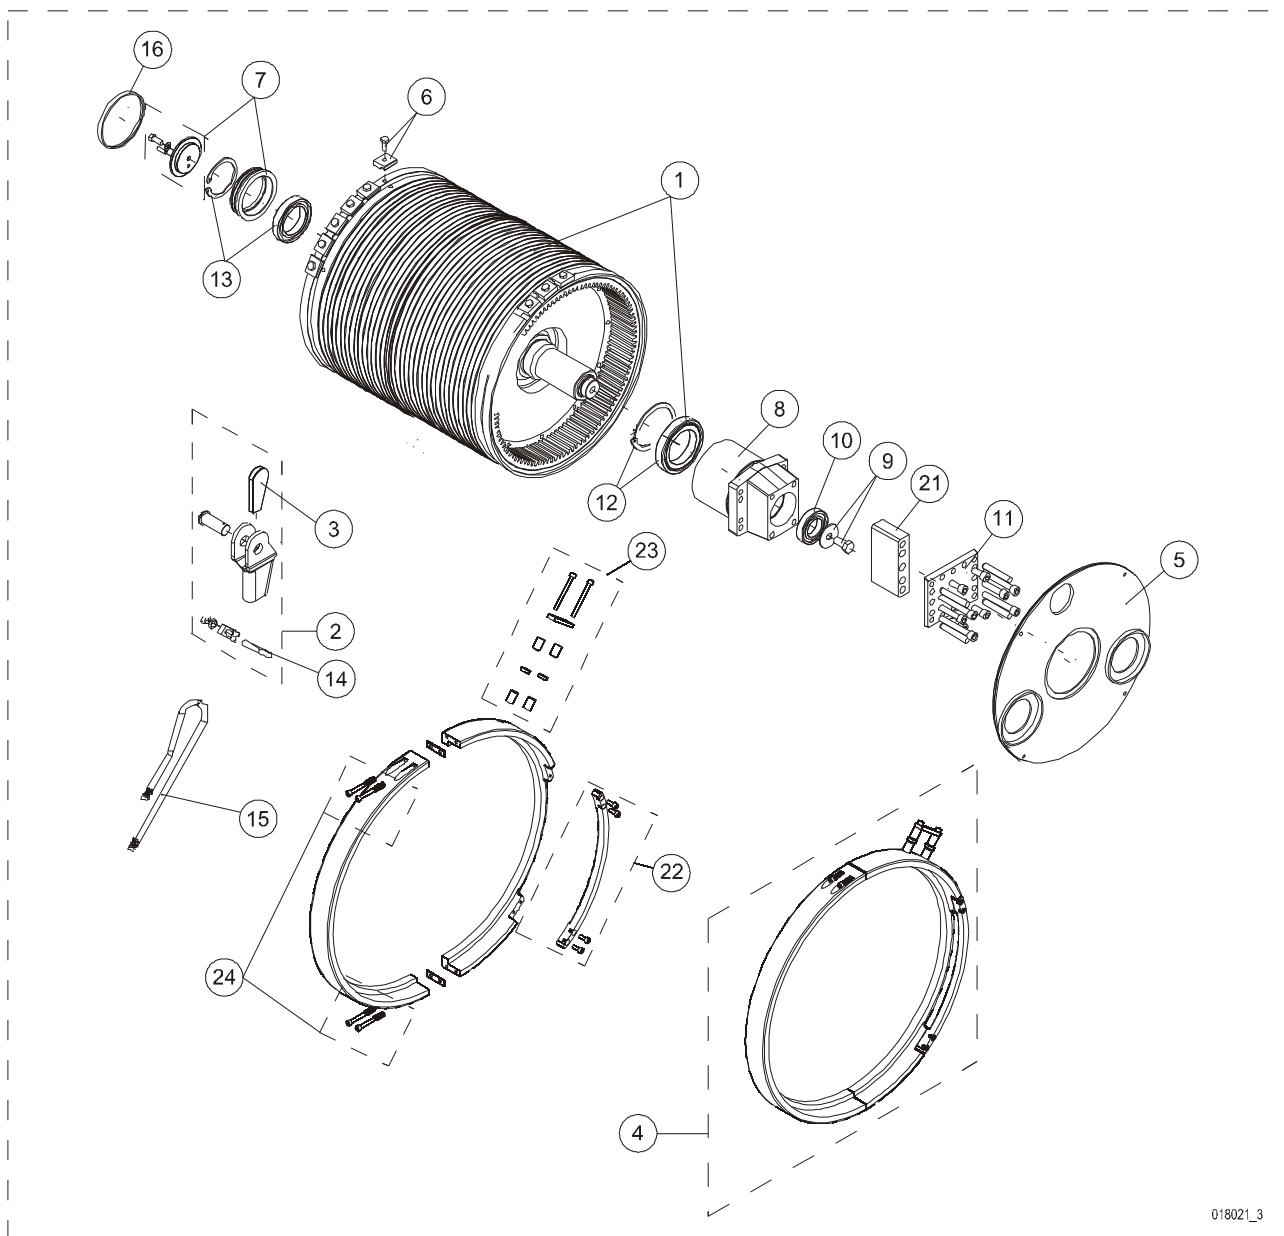

3 ROPE DRUM

018021_3

POS.	ITEM	FROM	TO	DESCRIPTION	PCS
2	VT0000251			WEDGE HOUSING COMPLETE	2
3	VT0000250			ROPE WEDGE	2
4	-			ROPE GUIDE	
4	-			ROPE GUIDE	
5	VT0003498			SEALING SET	1
6	VT0000261			ROPE CLAMP	8
7	VT0002968	HFY29965		BEARING HOUSING	1
8	VT0003461			BEARING HOUSING	1
9	VT0001001			JOINT PLATE	1
10	VT0000317			BEARING; DEEP GROOVE BALL BEARING	1

11	VT0002446	H0313067	JOINT PLATE	1
12	VT0002450	H0421473	BEARING SET	1
13	VT0002967	HFY29965	BEARING SET	1
14	VT0002570		ROPE CLAMP	2
15	VT0003560		ROPE	1
15	VT0003561		ROPE	1
16	VT0002969	HFY29965	COVER	1
21	-	HGY45365	PLATE	
22	VT0003591	HGY45366	LOCKING PLATE	1
23	VT0003592	HGY45366	SUPPORT PIECE	1
24	VT0004139		FIXING SET	1

When ordering wire ropes please specify rope length. Original rope length is documented on Wire Rope Certificate.

In two-rope systems (True Vertical Lift), replace both ropes simultaneously. Ensure that both ropes are exactly identical except right/left hand lay.